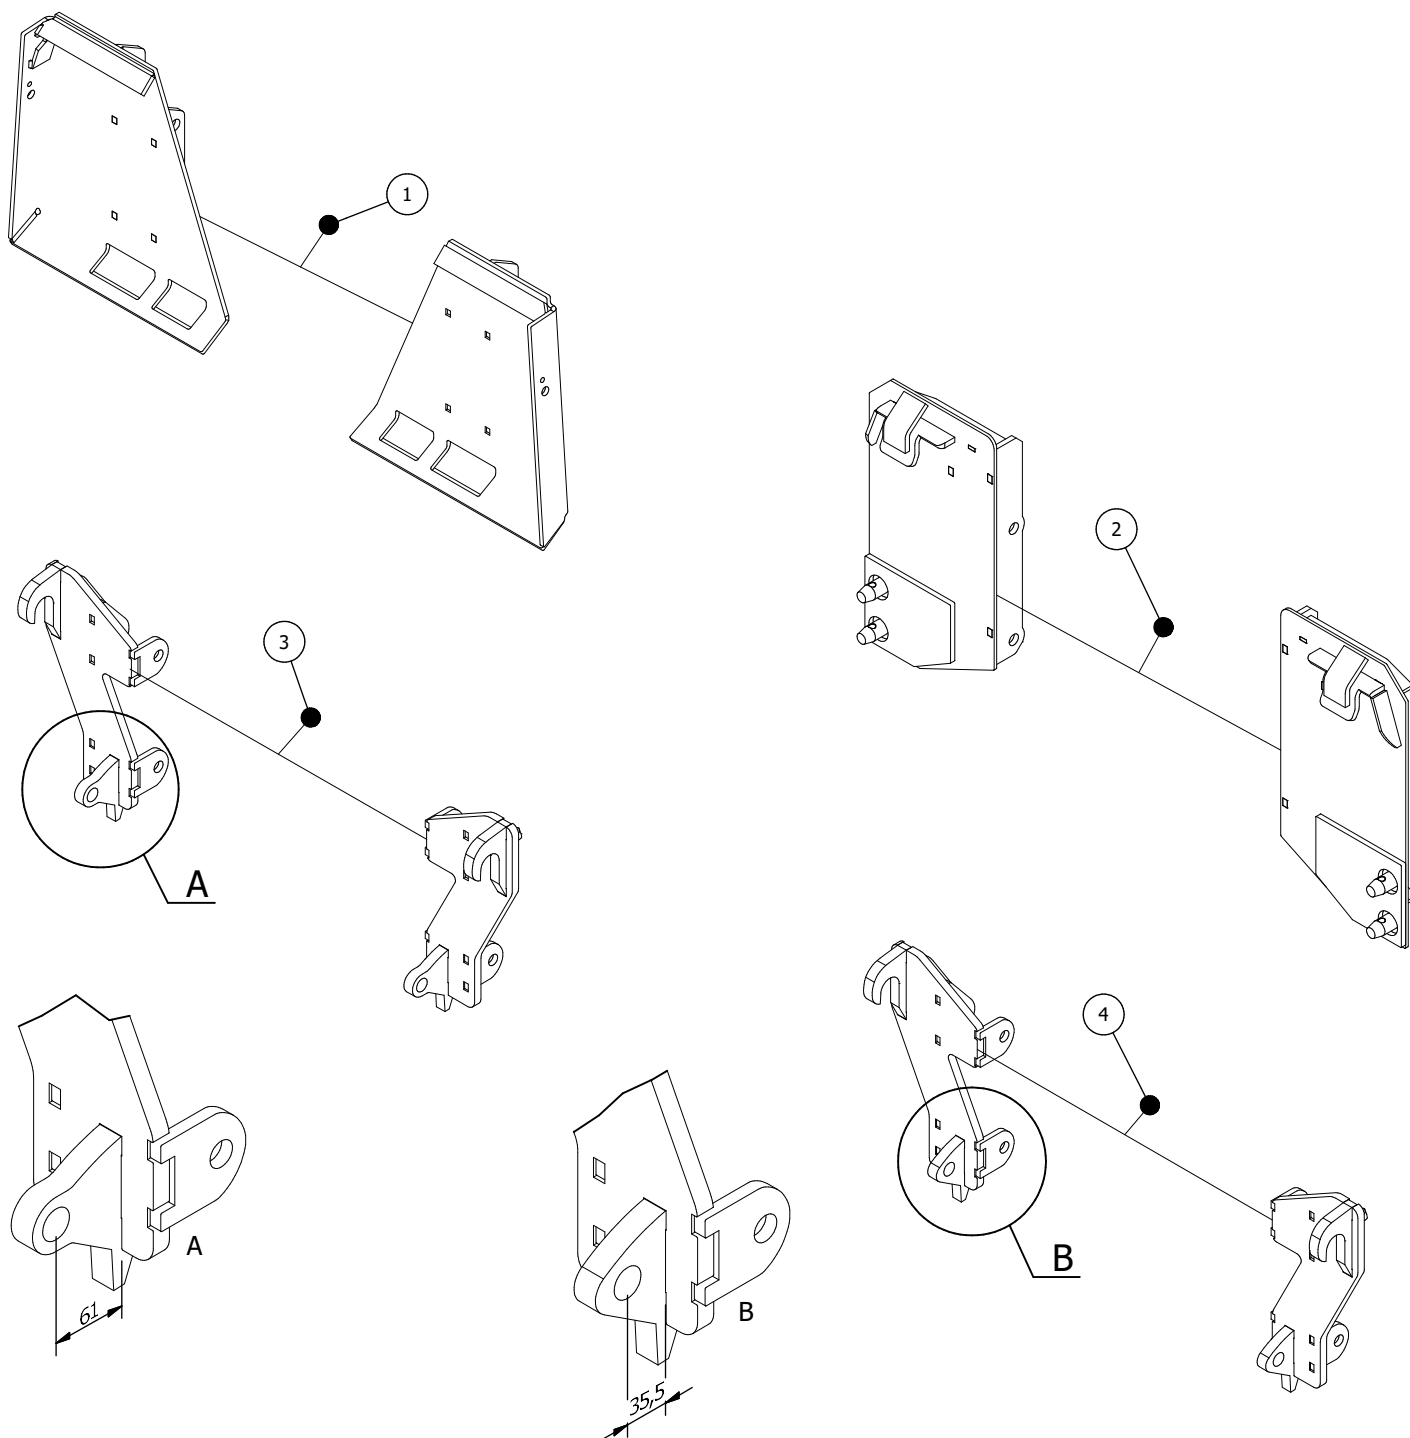

RESERVEDELSLISTE – SPARE PARTS LIST

Pos.	Qty	Item No./ Varenummer	Beskrivelse	Description
1	1	IG500054	Adapter, sett Bobcat Skid Steer	Adapter, set Bobcat Skid Steer
2	1	IG500067	Adapter, sett John Deere 400-500	Adapter, set John Deere 400-500
3	1	IG500061	Adapter, sett Euro John Deere Combi	Adapter, set Euro John Deere Combi
4	1	IG500062	Adapter, sett Euro Combi	Adapter, set Euro Combi