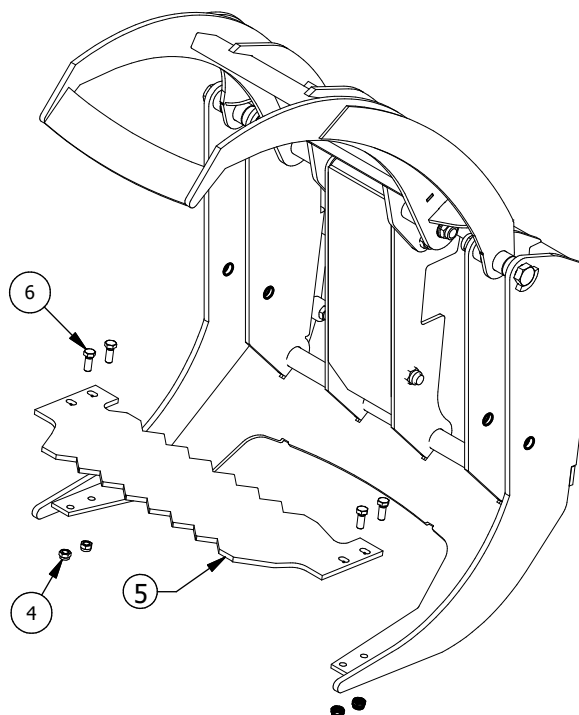

RESERVEDELSLISTE – SPARE PARTS LIST

Pos.	Qty	Item No./ Varenummer	Beskrivelse	Description
-	1	IG224115	Steinplate, kpl.	Rock plate, set
4	4	IG012350	Mutter	Hex Nut
5	1	IG224116	Steinplate	Rock plate
6	4	IG012325	Skrue	Hex-Head Bolt