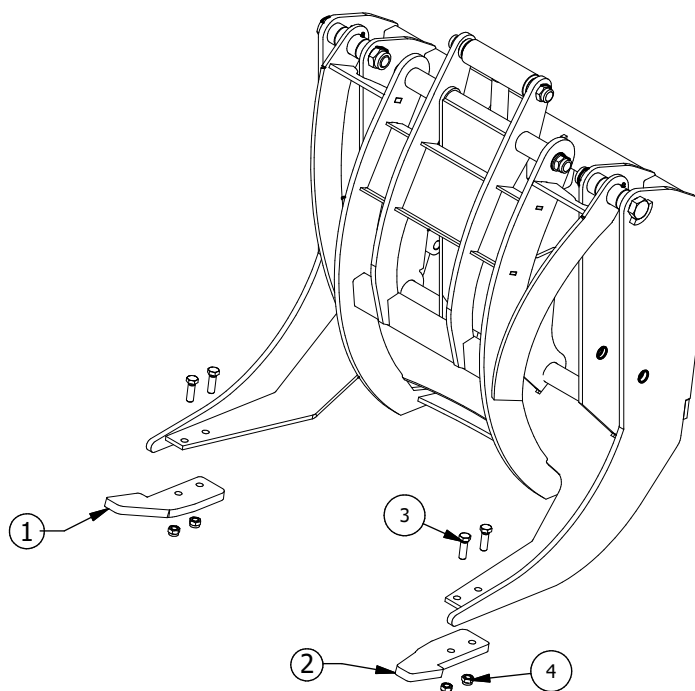

RESERVEDELSLISTE – SPARE PARTS LIST

Pos.	Qty	Item No./ Varenummer	Beskrivelse	Description
-	1	IG224022	Foriengelsesett, kpl.	Extension, set
1	1	IG224064	Forlenger, høyre	Extender, right
2	1	IG224065	Forlenger, venstre	Extender, left
3	4	IG012327	Skrue	Hex-Head Bolt
4	4	IG012350	Mutter	Hex Nut