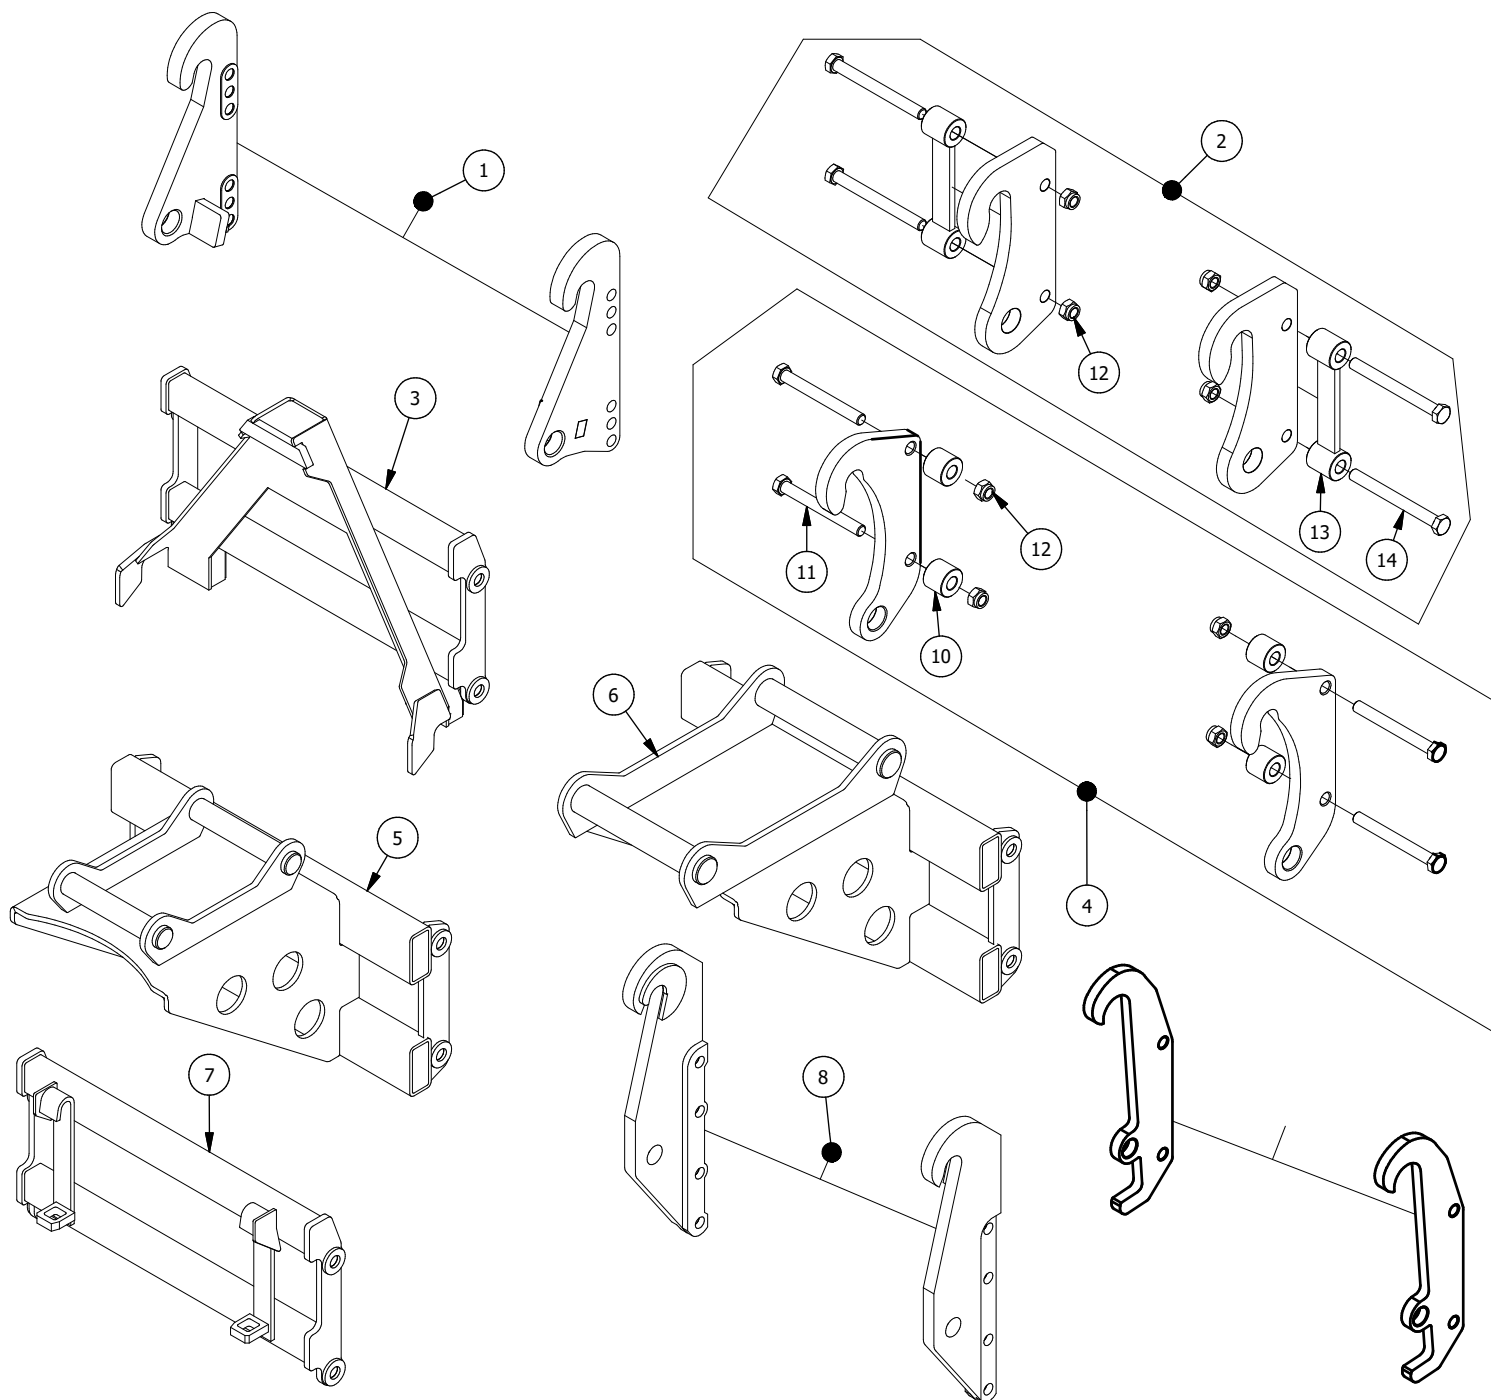

RESERVEDELSLISTE – SPARE PARTS LIST

Pos.	Qty	Item No./ Varenummer	Beskrivelse	Description
1	1	IG500042	Adapter, sett Kramer 5055-8115	Adapter, set Kramer 5055-8115
2	2	IG500043	Adapter, sett JCB Compact Tools Carrier	Adapter, set JCB Compact Tools Carrier
3	1	IG500044	Adapter, Scan frame	Adapter, Scan frame
4	2	IG500045	Adapter, sett Atlas 65	Adapter, set Atlas 65
5	1	IG500046	Adapter, Gravemaskinfeste S40	Adapter, excavator S40
6	1	IG500047	Adapter, Gravemaskinfeste S50	Adapter, excavator S50
7	1	IG500048	Adapter, Avant Multione	Adapter, Avant Multione
8	1	IG500049	Adapter, sett Weidemann Hoftrac 1380	Adapter, set Weidemann Hoftrac 1380
9	1	IG500050	Adapter, sett Trima - SMS	Adapter, set Trima - SMS
10	4	IG500510	Avstandshylse	Distance sleeve
11	4	IG012422	Skruer	Hex-Head Bolt
12	8	IG012430	Mutter	Hex Nut
13	2	IG500512	Avstandsjern	Distance bracket
14	4	IG012423	Skruer	Hex-Head Bolt