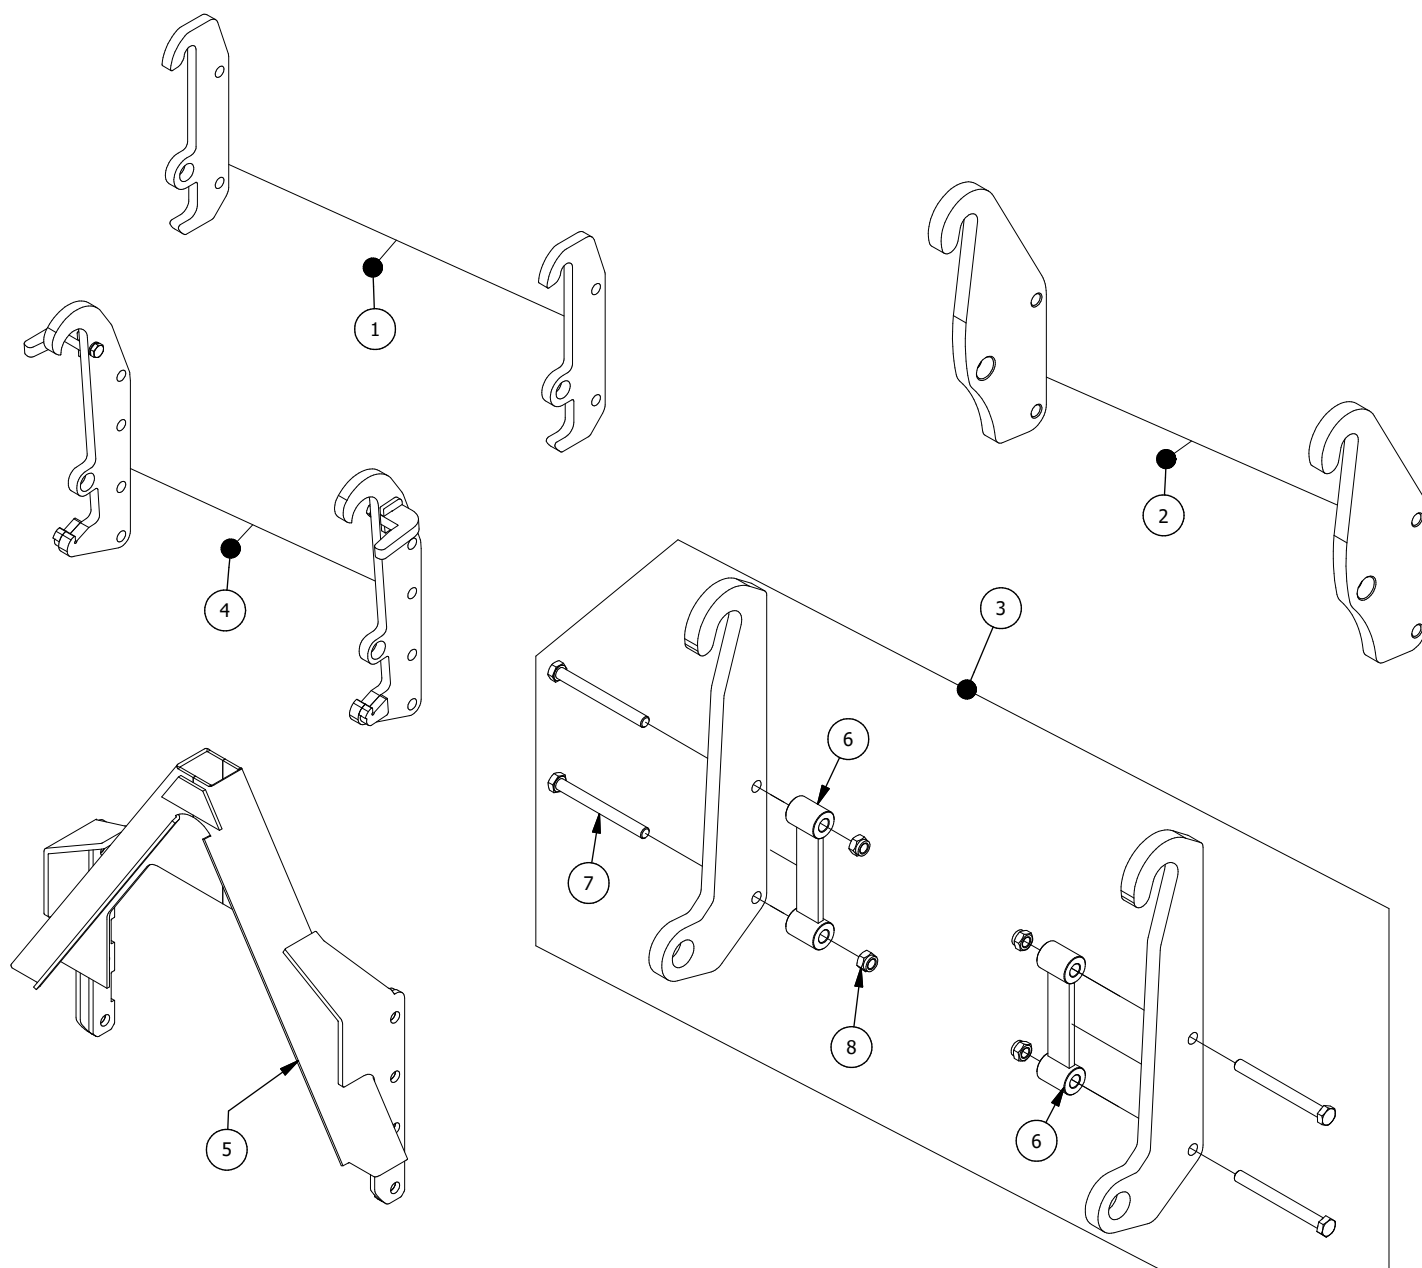

RESERVEDELSLISTE – SPARE PARTS LIST

Pos.	Qty	Item No./ Varenummer	Beskrivelse	Description
1	1	IG500053	Adapter, sett Ålø type 3	Adapter, set Ålø type 3
2	1	IG500054	Adapter, sett JCB 406-409 ZL 502-702 Volvo L30Z-35Z	Adapter, set JCB 406-409 ZL 502-702 Volvo L30Z-35Z
3	2	IG500055	Adapter, sett Volvo L50	Adapter, set Volvo L50
4	1	IG500056	Adapter, sett HVM - SMS	Adapter, set HVM - SMS
5	1	IG500059	Adapter, triangel	Adapter, triangle
6	2	IG224018	Avstandsjern	Distance bracket
7	4	IG012423	Skrue	Hex-Head Bolt
8	4	IG012430	Mutter	Hex Nut