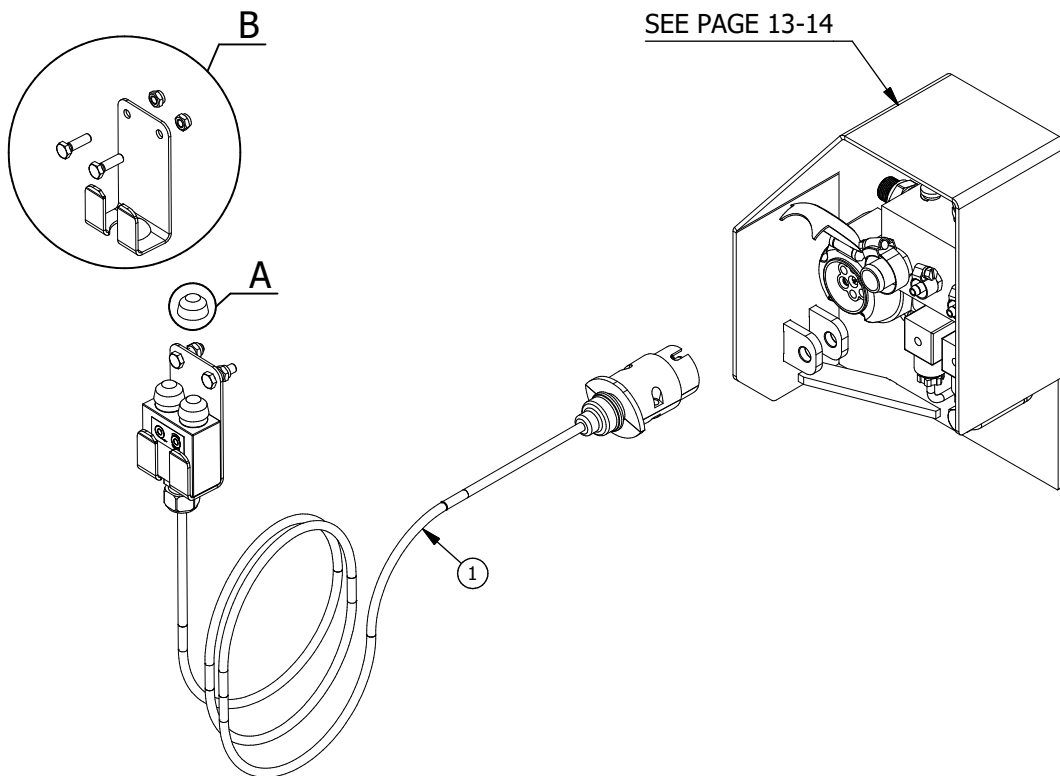

BARE FOR HYDRAULISK UTGAVE - ONLY HYDRAULIC VERSION

RESERVEDELSLISTE – SPARE PARTS LIST				
Pos.	Qty	Item No./ Varenummer	Beskrivelse	Description
1	1	IG090854	BETJENINGSPANEL - Kpl - 7-pol	Operate panel
2	1	IG027718	HETTE Gummi - For trykknappsbrytere	Cap rubber
3	1	IG090844	Holder for betjeningspanel	Holder for operation panel
4	2	IG013916	SKRUE Sylinder - m/spor,M5 x 40	Hex-Head Bolt
5	2	IG012078	MUTTER Låse - M5 - nylon	Hex Nut