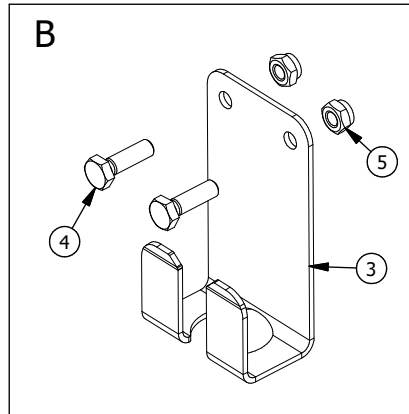

BARE FOR HYDRAULISK UTGAVE - ONLY HYDRAULIC VERSION

RESERVEDELSLISTE – SPARE PARTS LIST				
Pos.	Qty	Item No./ Varenummer	Beskrivelse	Description
1	1	IG090854	BETJENINGSPANEL - Kpl - 7-pol	Operate panel
2	1	IG027718	HETTE Gummi - For trykknappsbrytere	Cap rubber
3	1	IG090844	Holder for betjeningspanel	Holder for operation panel
4	2	IG013916	SKRUE Sylinder - m/spor,M5 x 40	Hex-Head Bolt
5	2	IG012078	MUTTER Låse - M5 - nylon	Hex Nut